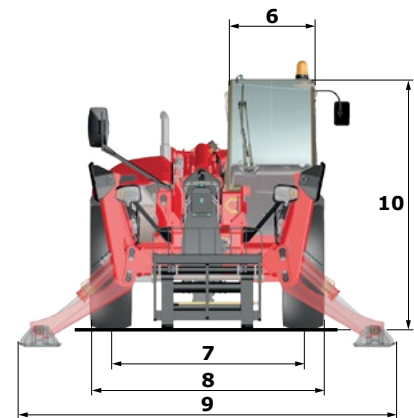

Machine on stabilizers with forks
LC 500 mm